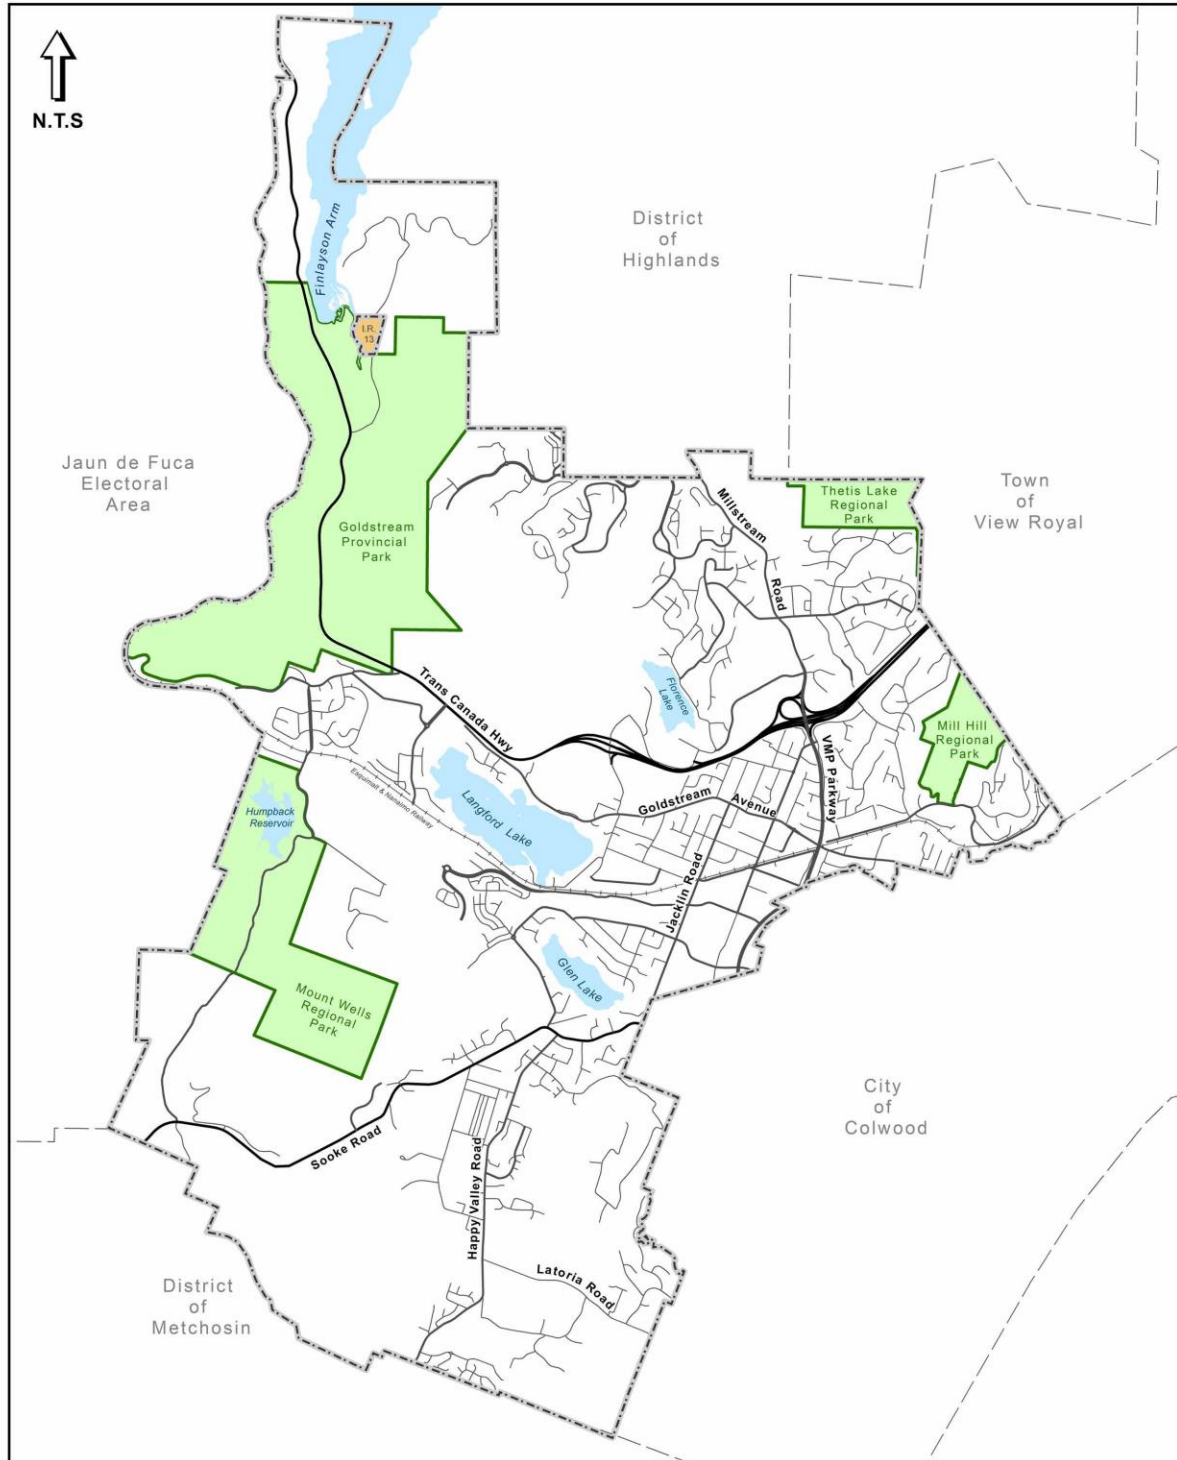

Map 1: Planning Area

Jaun de Fuca
Electoral
Area

District
of
Highlands

Town
of
View Royal

Goldstream
Provincial
Park

Thetis Lake
Regional
Park

Mill Hill
Regional
Park

Hamplack
Reservoir

Mount Wells
Regional
Park

Langford Lake

Glen Lake

City
of
Colwood

District
of
Metchosin

City of Langford
Official Community Plan

Bylaw No. 1200

Legend

- Highway
- Major Roads
- Minor Roads
- Reg / Prov Parks
- First Nations Reserve
- Langford Boundary