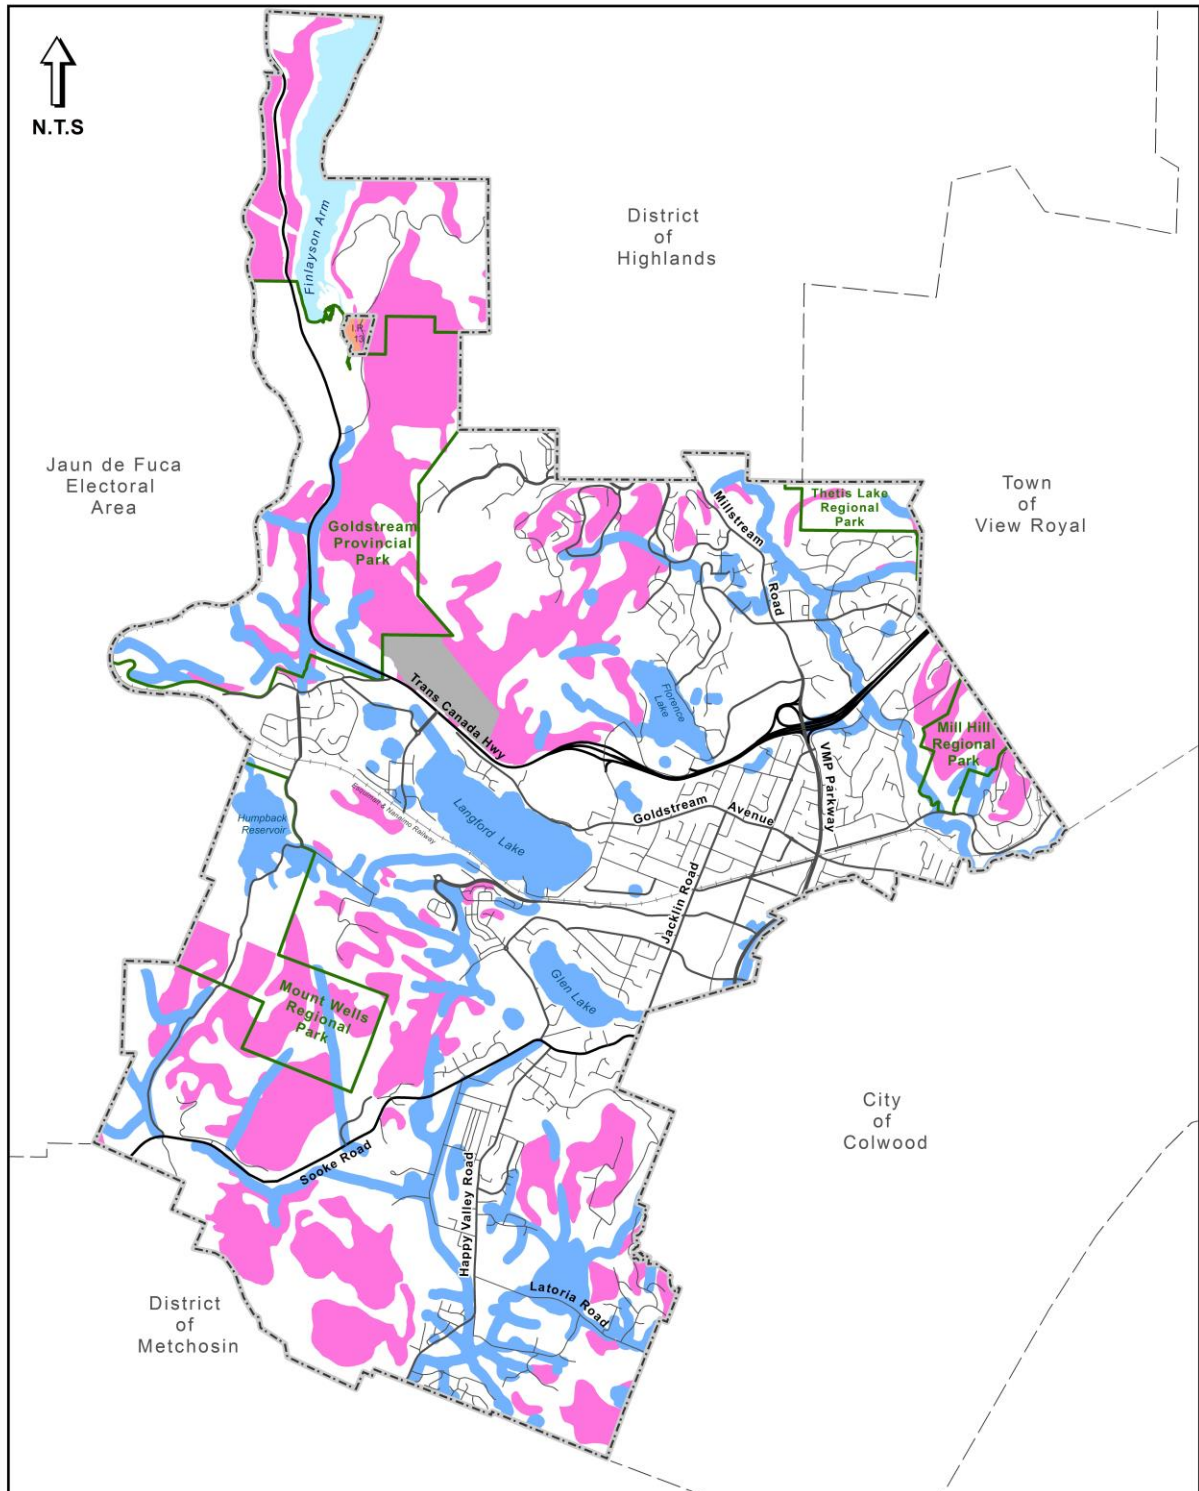

Map 4: Natural Features

Jaun de Fuca
Electoral
Area

District
of
Highlands

Town
of
View Royal

City
of
Colwood

District
of
Metchosin

City of Langford
Official Community Plan
Bylaw No. 1200

Legend

- Areas Suitable for Gravel and Sand Pits
- Steep Slopes
- Riparian Zones
- Highway
- Major Roads
- Minor Roads
- Reg / Prov Parks
- First Nations Reserve
- Langford Boundary