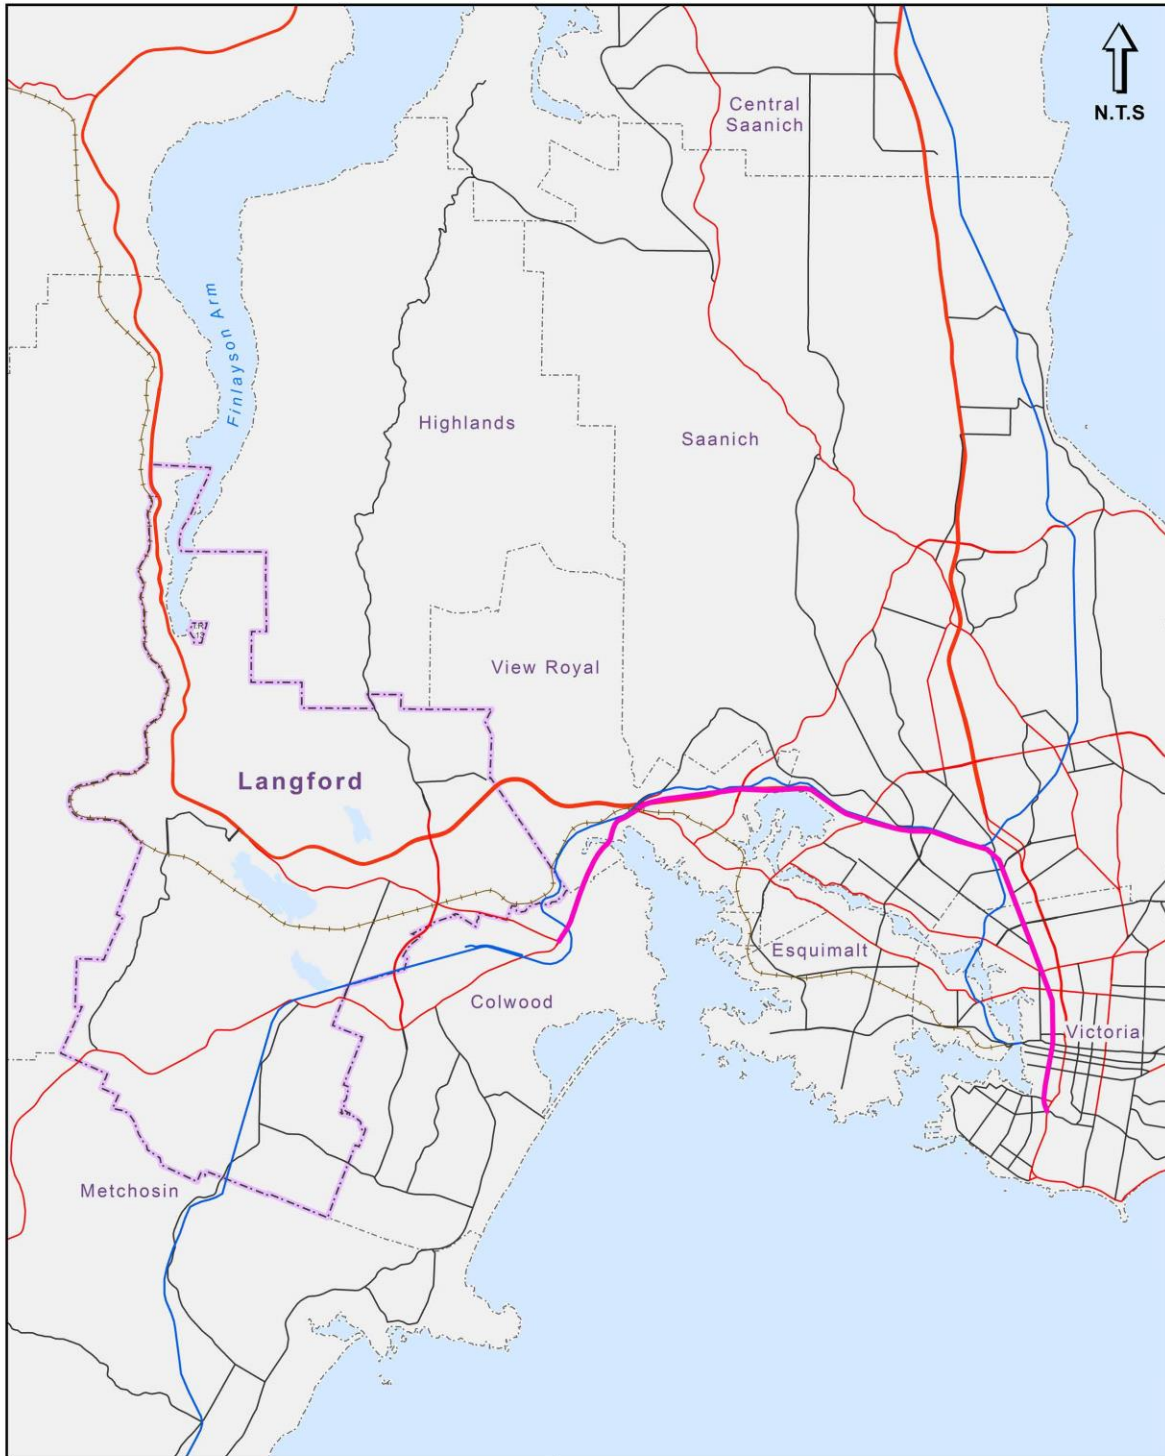

Map 8: Regional Transportation System Context

City of Langford
Official Community Plan

Bylaw No. 1200

Legend

- Expressway
- Arterial Street
- Collector Street
- E & N Railway
- Galloping Goose Regional Trail
- Proposed Bus Rapid Transit Alignment