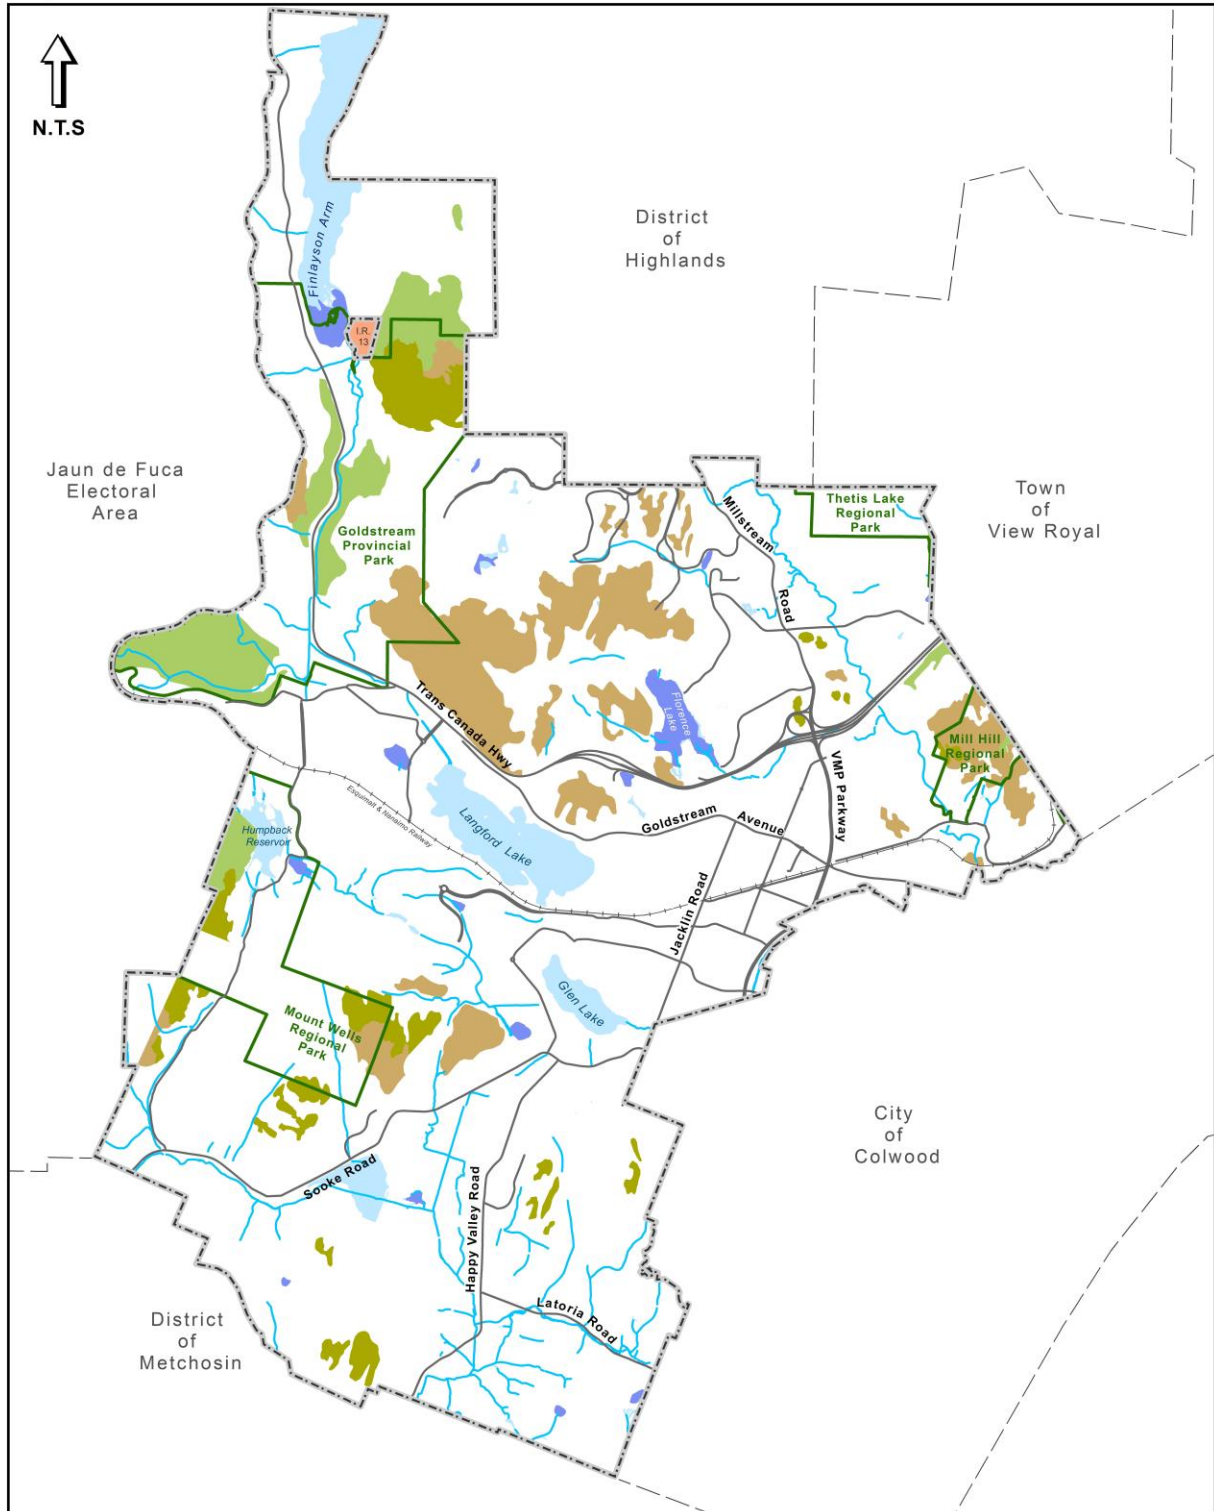

Map 14: Sensitive Ecosystems

Jaun de Fuca
Electoral
Area

District
of
Highlands

Town
of
View Royal

City
of
Colwood

District
of
Metchosin

City of Langford
Official Community Plan

Bylaw No. 1200

Legend

Sensitive Ecosystems

- Woodland
- Terrestrial Herbaceous
- Wetland
- Older Forest
- River / Creeks

Other Features

- Major Roads
- Reg / Prov Parks
- First Nations Reserve
- Langford Boundary