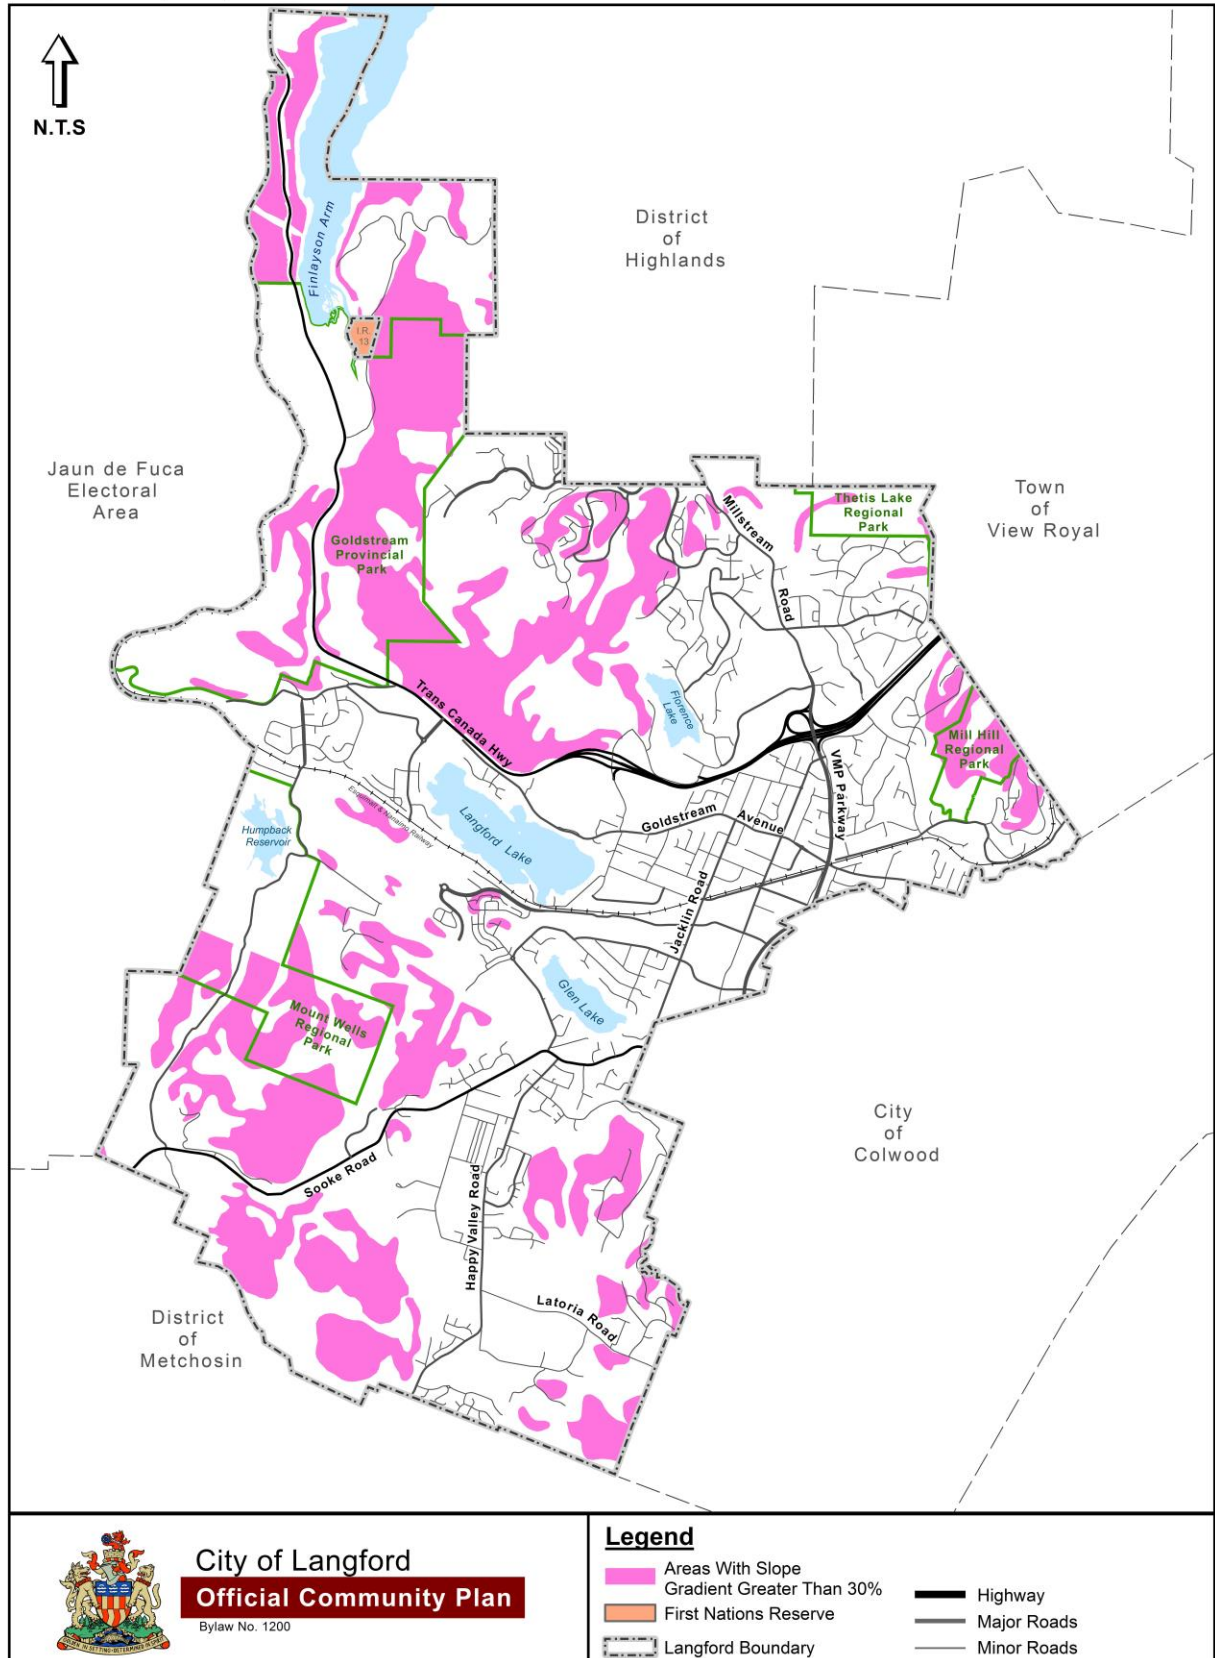

Map 17: Steep Slopes

Jaun de Fuca
Electoral
Area

District
of
Highlands

Town
of
View Royal

District
of
Metchosin

City
of
Colwood

City of Langford
Official Community Plan

Bylaw No. 1200

Legend

- Areas With Slope Gradient Greater Than 30%
- First Nations Reserve
- Langford Boundary
- Highway
- Major Roads
- Minor Roads